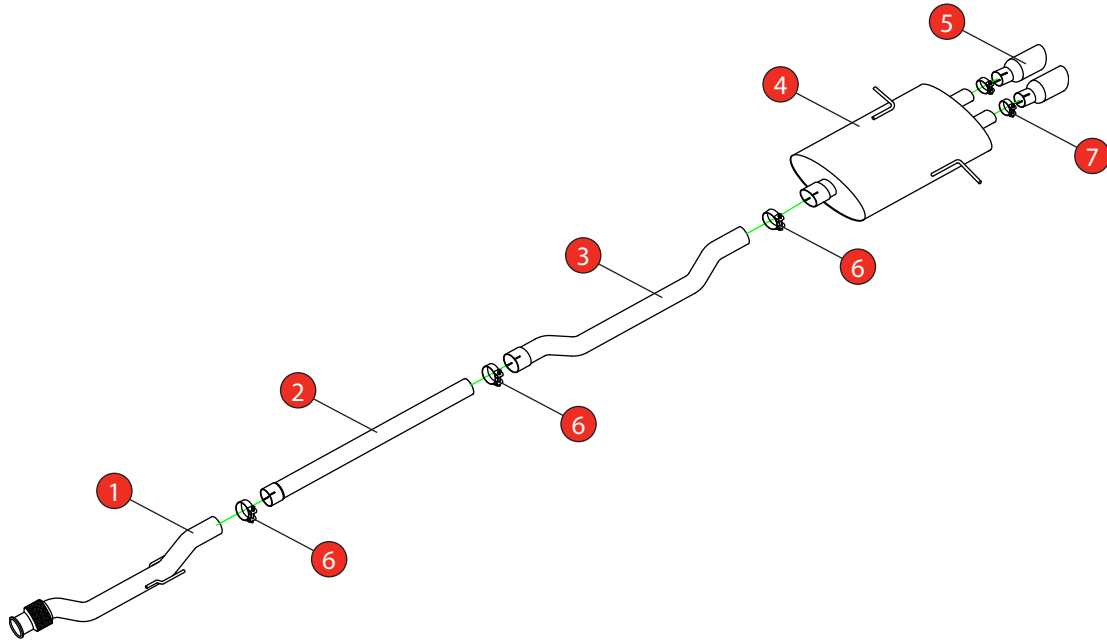

Car	Mini Cooper S R56 / R57 / R58 / R59	Part No.	SMNS011M
Year	2007-2014	Fit Kits	165FK
Notes	Where not supplied use original fittings	Features	Pipe Diameter:- 70mm

Estimated Fitting Time: 1 Hour

NO.	PART NO.	DESCRIPTION	QTY
1	672BM	Front Flex Pipe	1
2	674BM	Non-resonated Centre Section	1
3	675BM	Link Pipe	1
4	676BM	Rear Silencer	1
5	Z023.10100	Polished Monaco Trim	2
Fit Kit			
6	Z016.10063	72mm H/D Clamp	3
7	Z016.10064	63-68mm H/D Clamp	2

E-MARK	N/A
DATE	02/06/21
ISSUE	00
AUTHORISED	M.Ydlibi

NOTE: ENSURE SCORPION SYSTEM IS CLEAR OF MOVING PARTS AND ALL ORIGINAL FUNCTIONS WORK CORRECTLY.

STAY CONNECTED TO RED POWER.